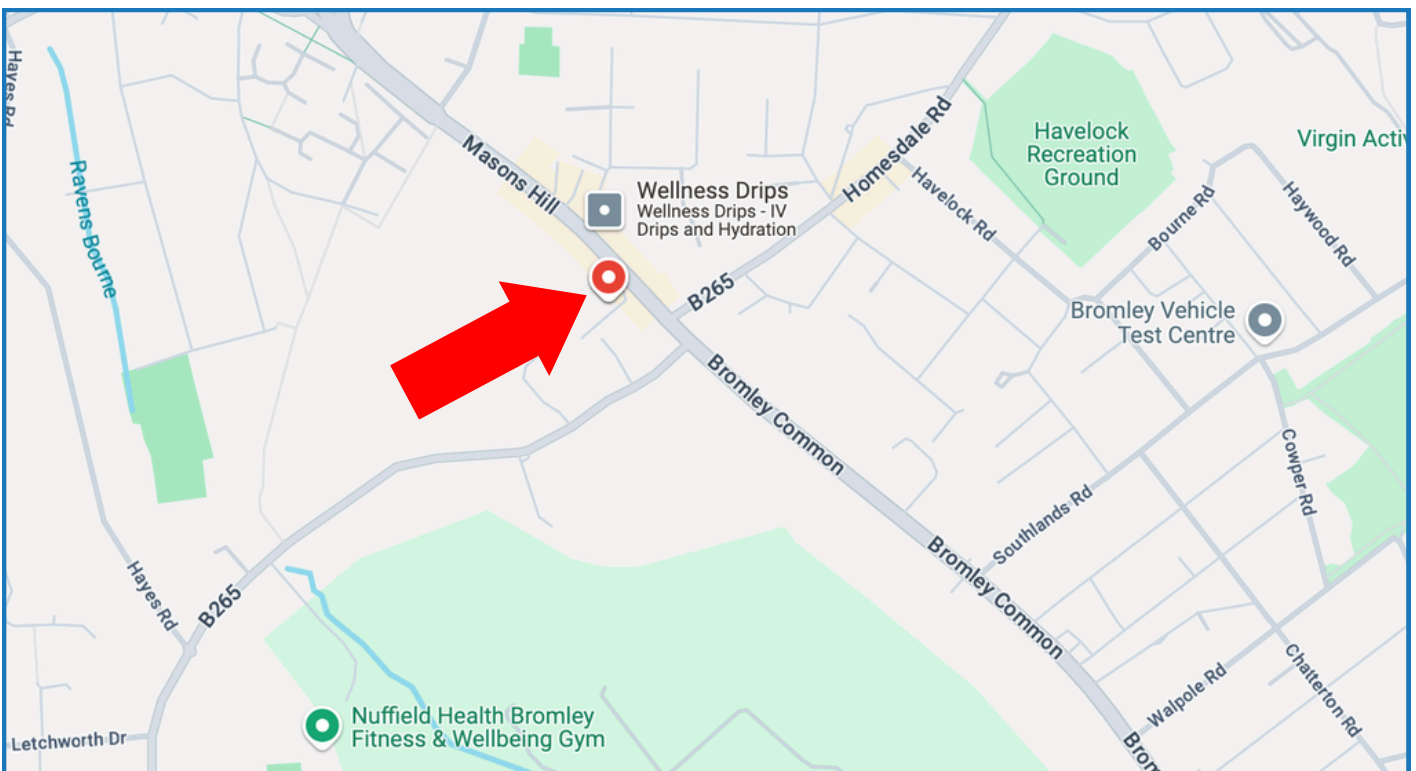

We are located at the rear of the Bromcom building.

Walk through the alleyway on the right, and you'll find the entrance to the Bromley Mencap training centre at the back.

Map data © Google

By Bus: Masons Hill is just outside Bromley town centre and on the main A21 bus route. Buses 61, 208, 261, 320, 336, 358 stop close by.